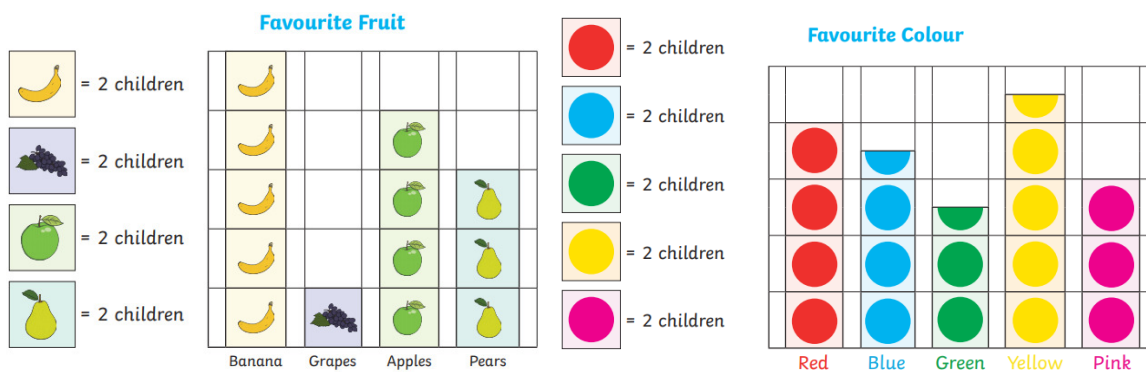

Independent Practice

Today you will be collecting data to do your own pictogram.

Here are some ideas you could use:

Draw a table and collect your own data. If you need other people to give you data (e.g. if you want to find out people's favourite sport), you could email them on Purple Mash or ask your parent/carer for permission to message or phone some of your friends.